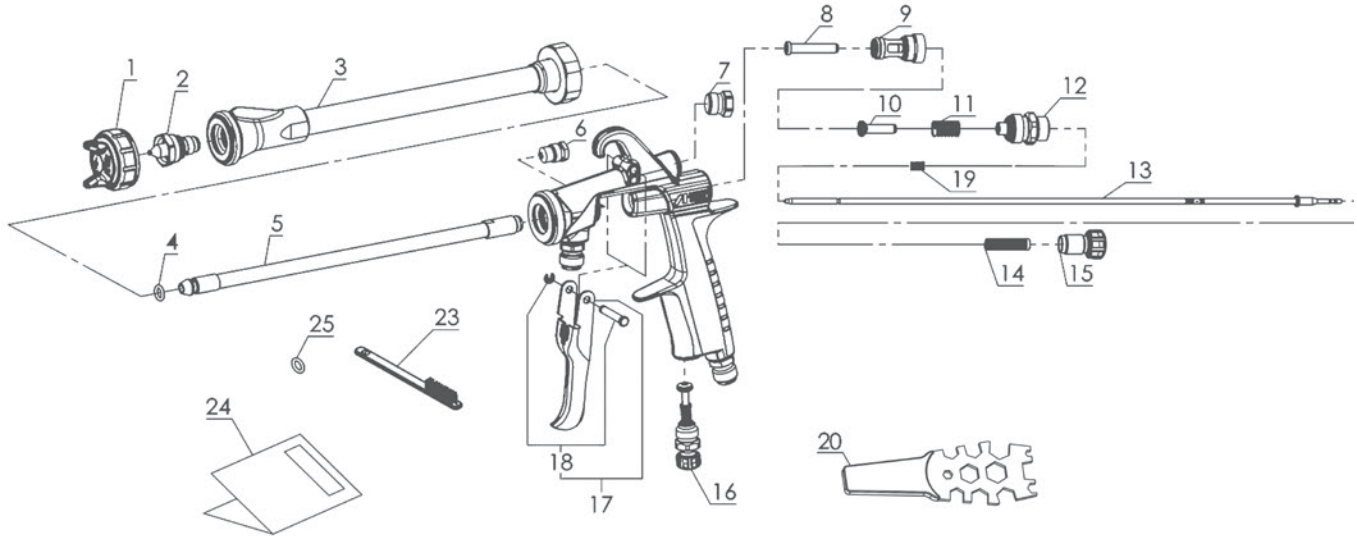

WIDER1 EXTENSION LW1-10E1 / LW-18N1

SPARE PARTS

Ref.	Code	Description	
1	93012230	AIR CAP ASSY	E1
1	93012270	AIR CAP ASSY	N1
2	93012450	FLUID NOZZLE 10	Nozzle 1.0mm
2	93012490	FLUID NOZZLE 18	Nozzle 1.8mm
3	93015200	AIR PIPE ASSY 0015	Angle 0°, Length 150mm
3	93015210	AIR PIPE ASSY 0030	Angle 0°, length 300mm
3	93015230	AIR PIPE ASSY 0050	Angle 0°, length 500mm
3	93015180	AIR PIPE ASSY 4515	Angle 45°, length 150mm
3	93015170	AIR PIPE ASSY 4530	Angle 45°, length 300mm
3	93015190	AIR PIPE ASSY 4550	Angle 45°, length 500mm
3	93015240	AIR PIPE ASSY 9015	Angle 90°, length 150mm
3	93015250	AIR PIPE ASSY 9030	Angle 90°, length 300mm
3	93015260	AIR PIPE ASSY 9050	Angle 90°, length 500mm
4	96638004	O RING	
5	93839610	FLUID PIPE ASSY	150mm
5	93835610	FLUID PIPE ASSY	300mm
5	93842610	FLUID PIPE ASSY	500mm
6	93765610	NEEDLE PACKING ASSY	

Ref.	Code	Description	
7	93625371	PLUG	
8	93001790	AIR VALVE SHAFT	
9	93001640	AIR VALVE SEAT ASSY	
10	93001690	AIR VALVE	
11	93001700	AIR VALVE SPRING	
12	93012630	FLUID ADJ GUIDE ASSY	
13	93015380	FLUID NEEDLE ASSY 15	150mm
13	93015370	FLUID NEEDLE ASSY 30	300mm
13	93015390	FLUID NEEDLE ASSY 50	500mm
14	93002820	NEEDLE SPRING ASSY	
15	93012650	FLUID ADJ KNOB	
16	93012660	AIR ADJ ASSY	
17	93013800	TRIGGER ASSY	
18	93013810	TRIGGER STUD ASSY	
19	93596610	FLUID NEEDLE GUIDE SPRING	only for 500mm needle
20		UNIVERSAL SPANNER	

WIDER1 Spray Gun Spare Parts - P. 49