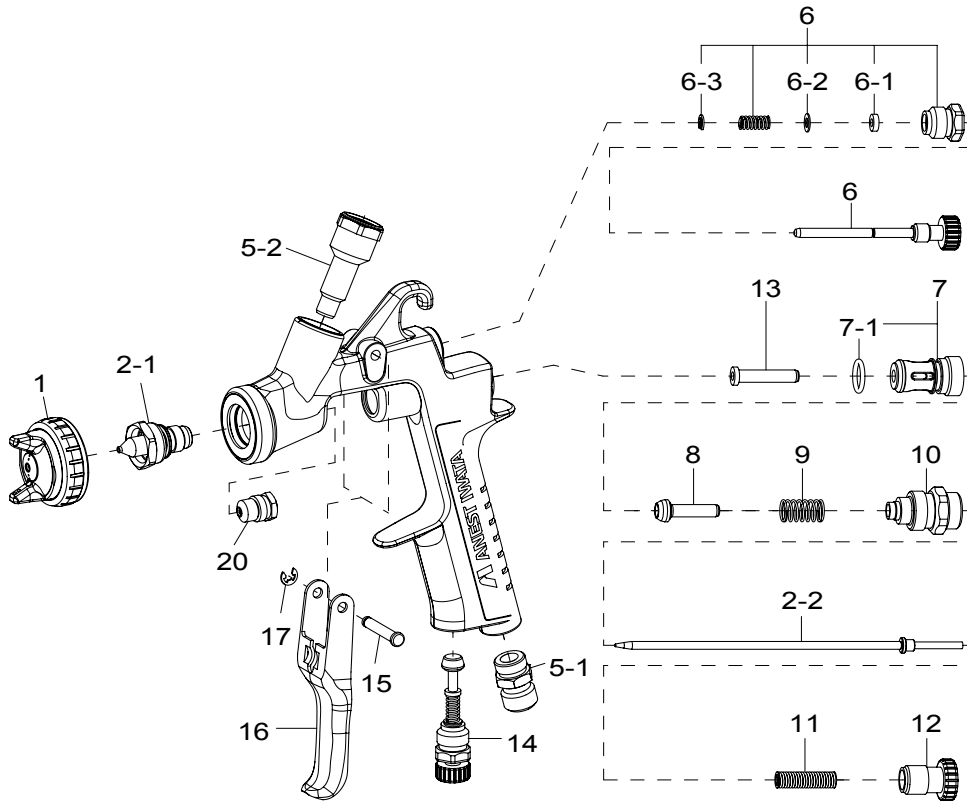

TECHNICAL

LPH-300-LV						
LPH-300-124LV	1.2	LV4	1.3/18	8.5	70	210
LPH-300-134LV	1.3				80	230
LPH-300-144LV	1.4				90	250
LPH-300-164LV	1.6				110	230
LPH-300-184LV	1.8				130	230
LPH-300-204LV	2.0				150	230

Air Nipple: G1/4" • Fluid Nipple: G1/4"

PROVEN SPLIT NOZZLE™ TECHNOLOGY

Split Nozzle

Standard Nozzle

ORDER Information - LPH-300-LV

	ø 1.2	ø 1.3	ø 1.4	ø 1.6	ø 1.8	ø 2.0
GRAVITY SPRAY GUN LPH-300-LV	3940	3955	3945	3950	3960	3965
GRAVITY SPRAY GUN + PCG4D2 - 400ML	3941	3956	3946	3951	3961	3966
GRAVITY SPRAY GUN + PCG600P-2 - 600ML	3943	3958	3948	3953	3963	3968
GRAVITY SPRAY GUN + PCG7D2 - 700ML	3942	3957	3947	3952	3962	3967
NOZZLE + NEEDLE SET	93867600	93623600	93862600	93869600	93871600	93621600
AIR CAP SET	93875602					

SPARE PARTS

Ref.	Code	Description	Qty.
1	93875602	AIR CAP SET	
2-1+ 2-2		NOZZLE + NEEDLE SET	
5-1	93660300	AIR NIPPLE	
5-2	93575620	FLUID NIPPLE	
6	93577620	PATTERN ADJ. SET	
6-1		STOPPER	Sold as Ref. 6
6-2		WASHER	Sold as Ref. 6
6-3		BACK RING	Sold as Ref. 6
7	93843530	AIR VALVE SEAT SET	
7-1	96638008	O RING	
8	93591530	AIR VALVE	
9	93719530	AIR VALVE SPRING	
10	93844532	FLUID ADJ. GUIDE SET	
11	93593530	FLUID NEEDLE SPRING	
12	93594532	FLUID ADJ. KNOB	
13	93935430	AIR VALVE SHAFT	
14	93845531	AIR ADJ. SET	
15	93667360	TRIGGER STUD	
16	93597530	TRIGGER	
17	93912030	E STOPPER	2 pcs./1 pk.
20	93765610	NEEDLE PACKING CARTRIDGE	

ACCESSORIES

Ref.	Code	Description
	93576530	AIR CAP PACKING (WHITE)
	93608320	AIR CAP PACKING (BLACK)
	2950	MK5 MAINTENANCE KIT
	5650	REPAIR SERVICE KIT (includes: 7-1, 9, 11, 15, 17, 20)
	2985B	TEST CAP GAUGE SET "LPH100-LV4"