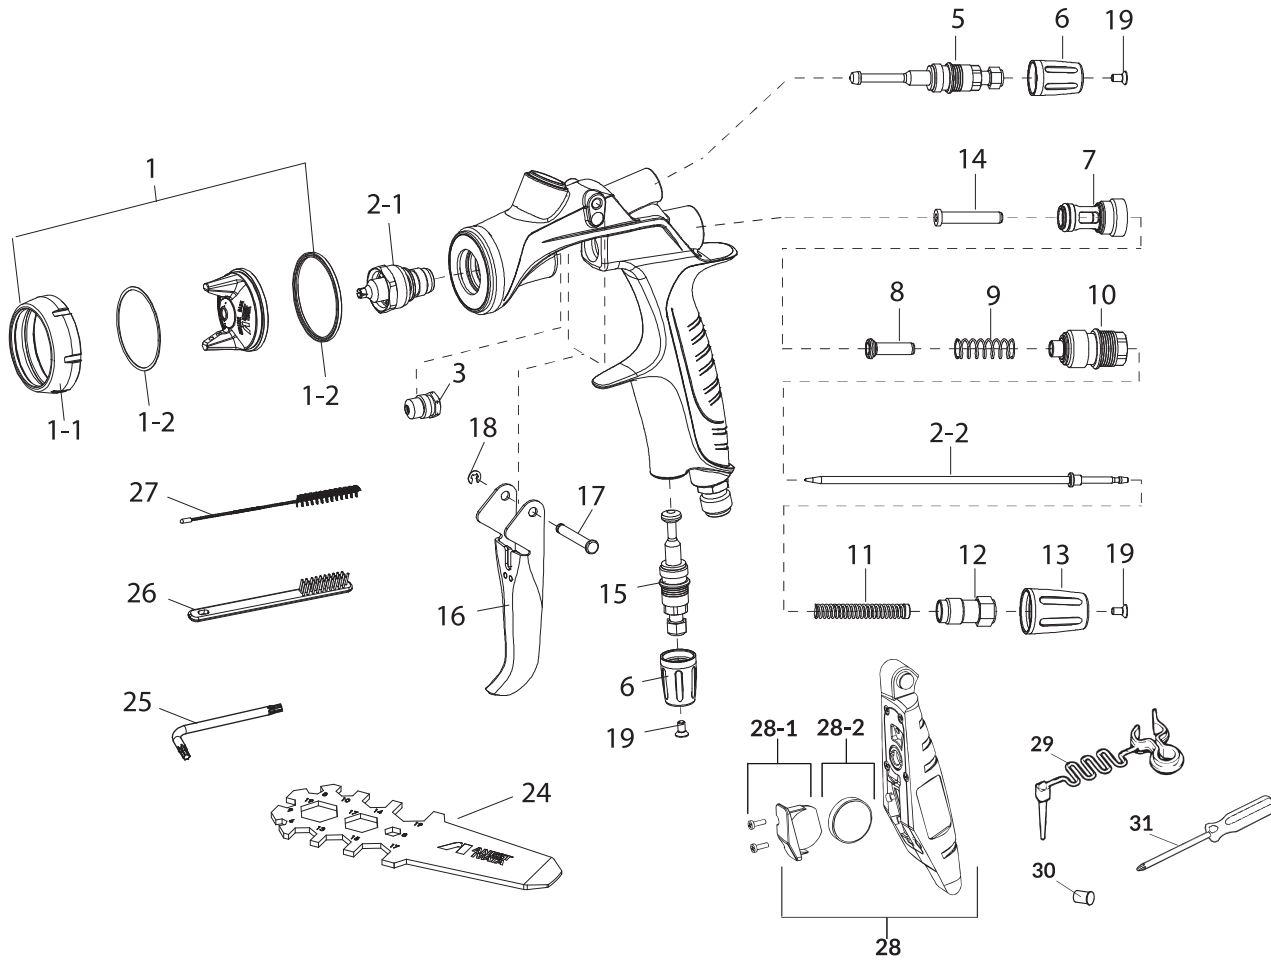

Air Nipple: G1/4" • Fluid Nipple: G1/4"

**SERIES 2 EXCLUSIVE SPLIT NOZZLE™ 2.0**

**Optimized ANEST IWATA Fan Pattern**

**50-15% overlap**

### SPARE PARTS

Ref.	Code	Description	Qty.
1	93009030	AIR CAP SET 03	
1-1	93009050	AIR CAP RING (GREY)	
1-2	93018310	PACKING SET	2
2.1+2.2	93009140	NOZZLE NEEDLE SET 1.2 HD	
2.1+2.2	93009060	NOZZLE NEEDLE SET 1.3 HD	
2.1+2.2	93009160	NOZZLE NEEDLE SET 1.4 HD	
2.1+2.2	93009180	NOZZLE NEEDLE SET 1.5 HD	
3	93810620	NEEDLE PACKING ASSY	
3	93001410	SELF ADJUSTING NEEDLE PACKING (OPTIONAL)	
5	93008420	PATTERN ADJ. ASSY	
6	93009120	PATTERN ADJ. KNOB (GREY)	
7	93001640	AIR VALVE SEAT ASSY	
8	93001690	AIR VALVE	
9	93001700	AIR VALVE SPRING	
10	93008840	FLUID ADJ. GUIDE ASSY	
11	93002820	FLUID NEEDLE SPRING ASSY	
12	93505823	FLUID ADJ. SCREW	
13	93009130	FLUID ADJ. KNOB (GREY)	
14	93001790	AIR VALVE SHAFT	

Ref.	Code	Description	Qty.
15	93008872	AIR ADJ. ASSY	
16	93008890	TRIGGER	
17	93505860	TRIGGER STUD	
18	96612025	E STOPPER	
19	93512741	TORX SOCKET COUNTERSUNK HEAD SCREWS	
24	93538600	UNIVERSAL SPANNER	
25	03506480K	ALLEN WRENCH SET	3
26	W2COM6163	BRUSHES	5
27	W2COM6162	TWISTED BRUSH Ø10MM	5
28	930114A0	DPG-1 PSI	
28-1	930325A0	BATTERY HOLDER SPARE KIT	
28-2	930083A0	BATTERY	
29	930357A0	TRIGGER LOCKING CLIP	
30	930366A0	PLUGS	5
31	960024A0	SCREWDRIVER	